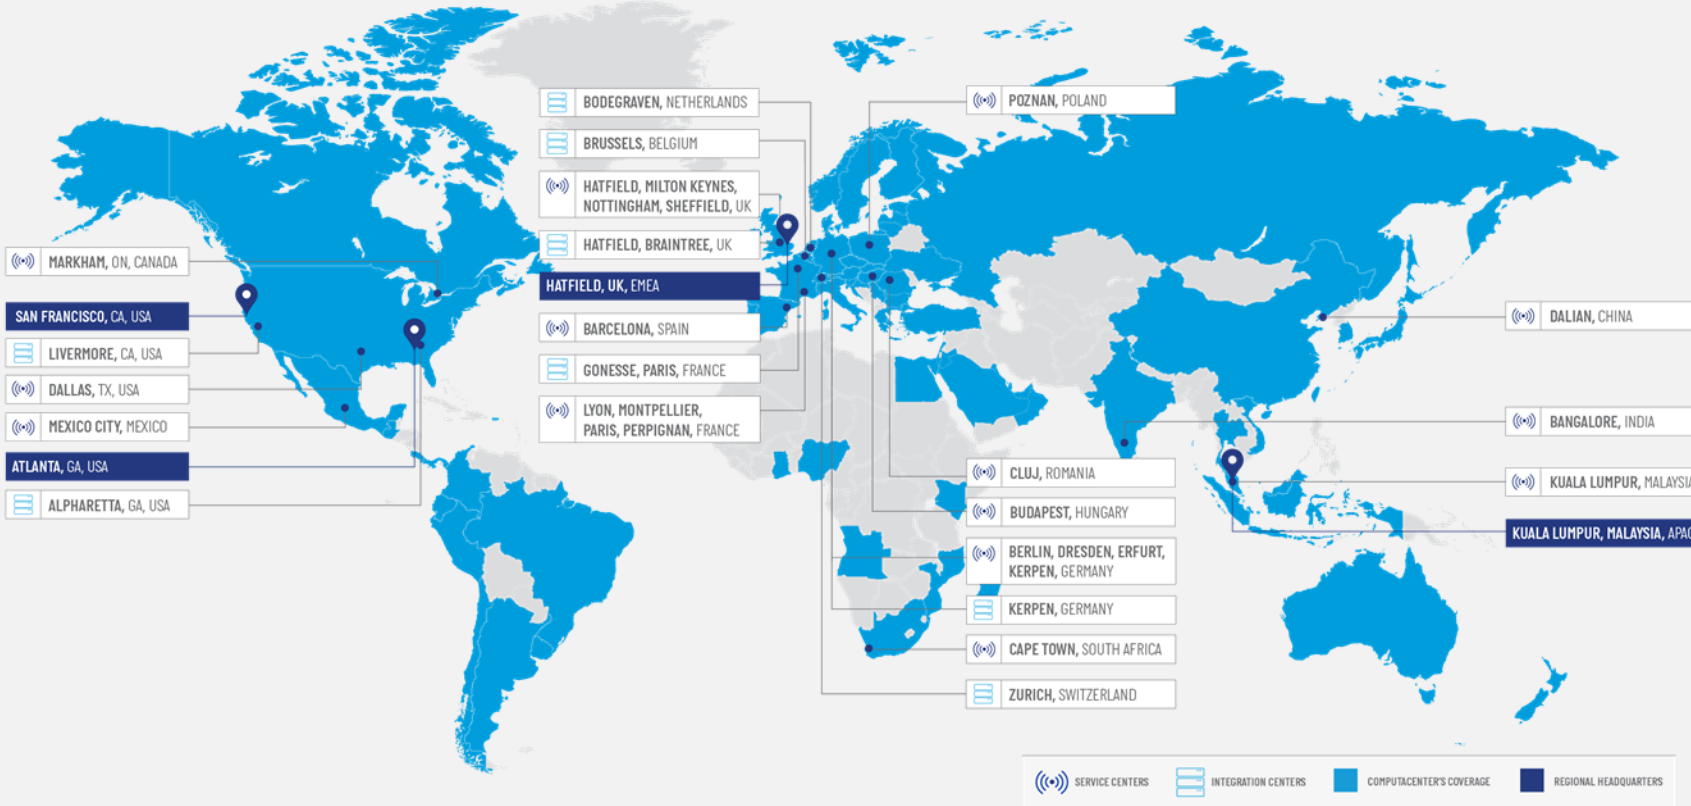

OUR WORLDWIDE COVERAGE

WHY COMPUTACENTER IS BEST POSITIONED TO HELP E-GAMING & SPORTS BETTING ORGANISATIONS EXPAND IN THE U.S

AMERICAN STATES CURRENTLY DEPLOYED IN:

SCALE & RESOURCES